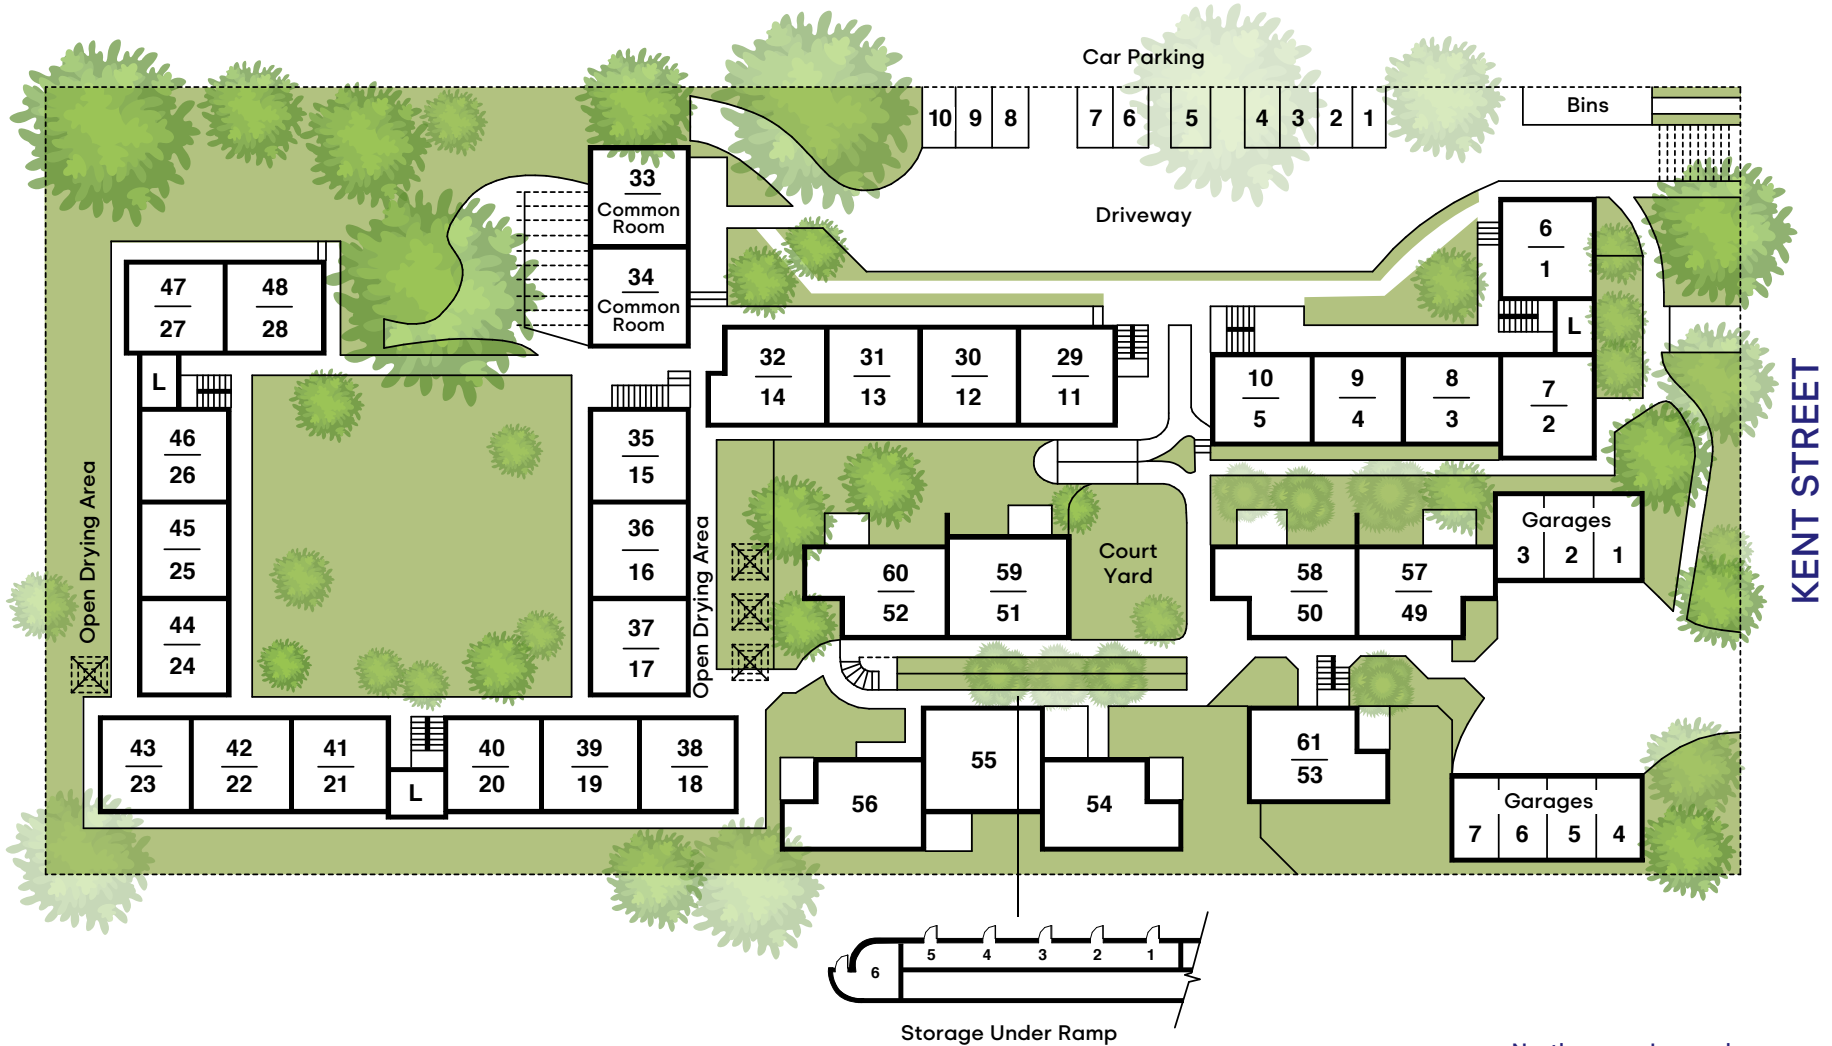

Epping Manor.

45 Kent Street, Epping

KENT STREET

North

Legend

- $\frac{47}{27}$ First Floor Unit
- $\frac{27}{27}$ Ground Floor Unit
- Clothes Line
- L Laundry (both levels)

NOTE: Internal Laundries in Units 49-61